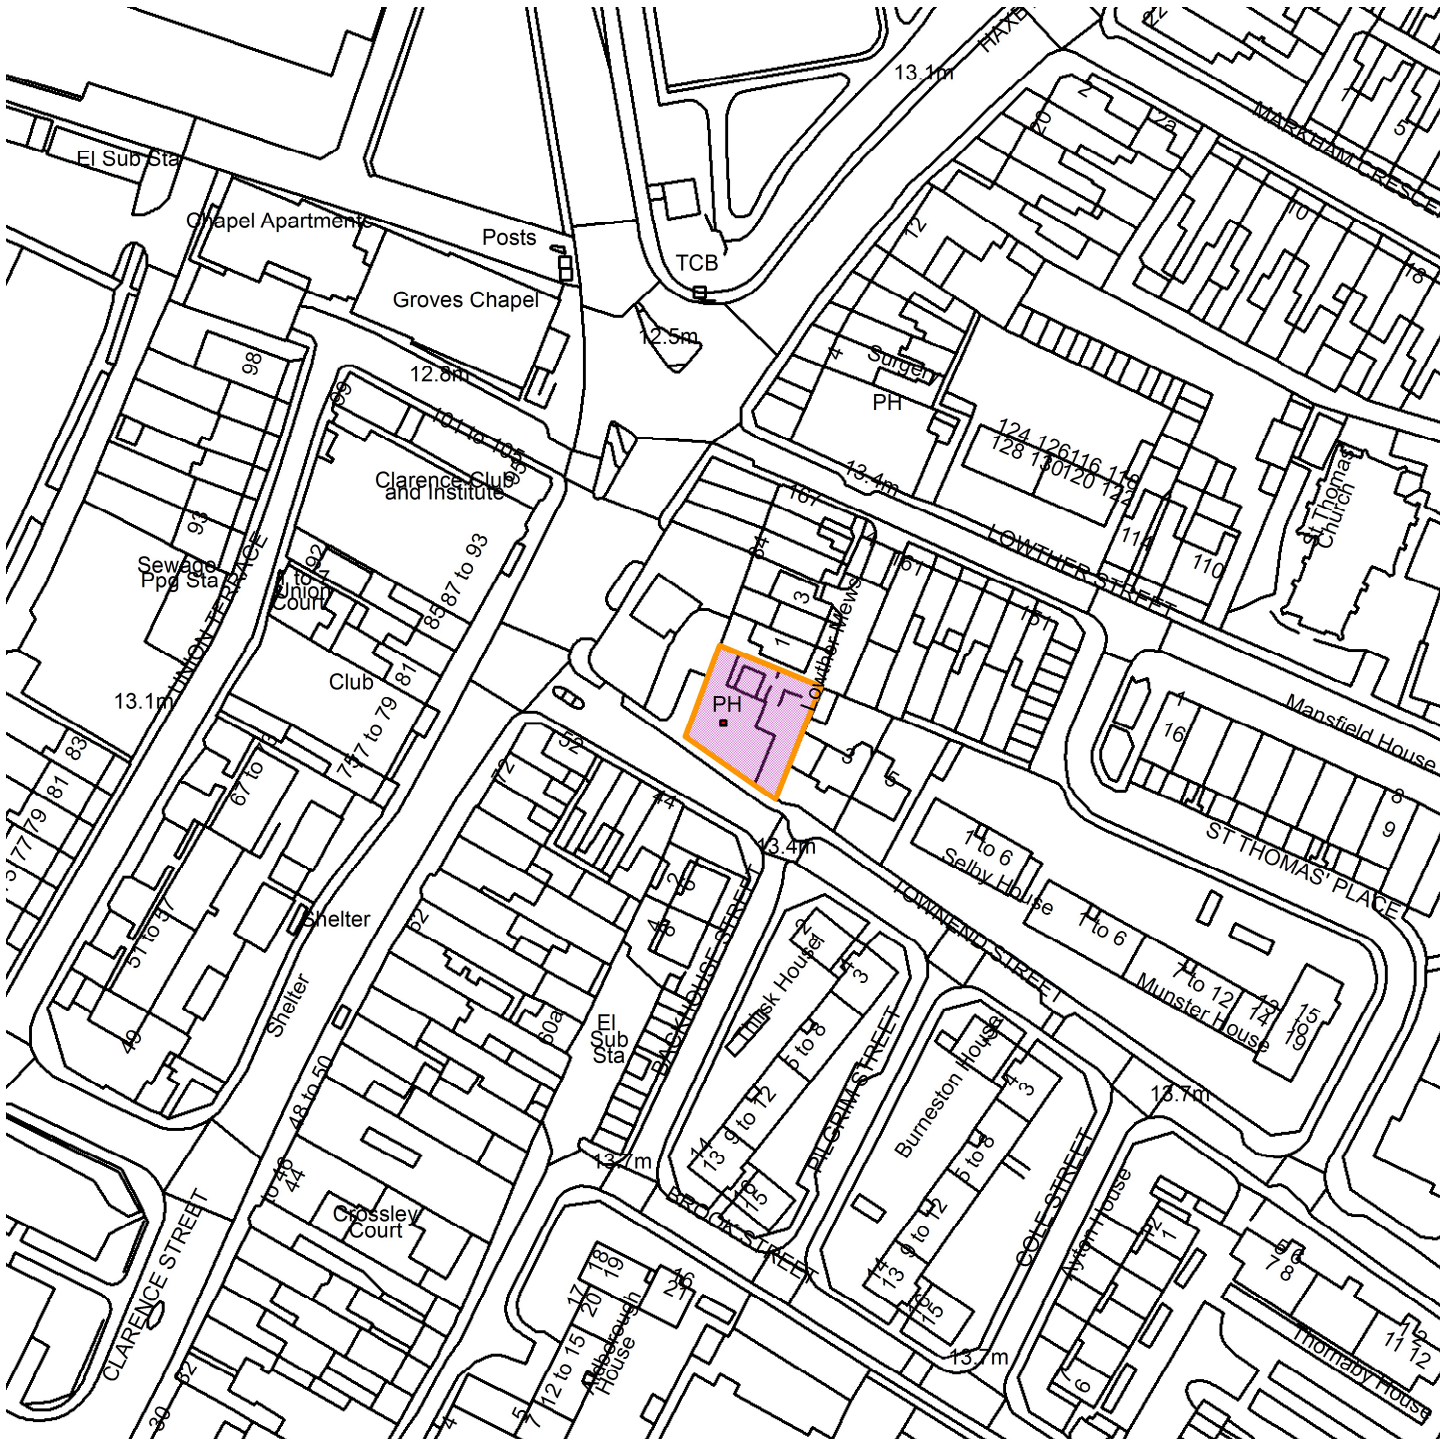

23/00123/FUL

Castle Howard Ox, Townend Street YO31 7QA

GIS by ESRI (UK)

Scale : 1:1277

Reproduced from the Ordnance Survey map with the permission of the Controller of Her Majesty's Stationery Office © Crown Copyright 2000.

Unauthorised reproduction infringes Crown Copyright and may lead to prosecution or civil proceedings.

Organisation	City of York Council
Department	Directorate of Place
Comments	Site Location Plan
Date	01 December 2023
SLA Number	Not Set